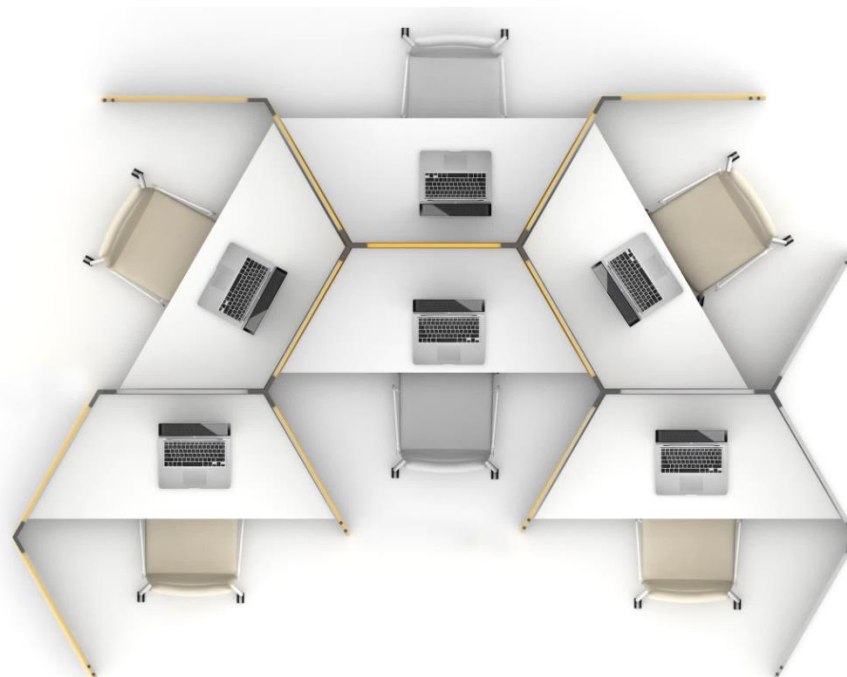

www.offmax.com.hk

offmax

Offmax Limited 奧美斯傢具有限公司
Offmax Supplies Co., Ltd 奧美斯洋行

Hong Kong Head Office / Showroom* 香港總辦事處 / 展廳
10/F, North Point Industrial Building, 499 King's Road, North Point, Hong Kong
香港北角英皇道499號北角工業大廈10樓
Tel 電話: (852) 2838 3830 Fax 傳真: (852) 2553 0088
Email 電郵: enquiry@offmax.com.hk

*Please make appointment before visiting our showroom
*如欲參觀，敬希預約

Shanghai Sales Office 上海辦公室
Tel 電話: (86) 021-6167 3668

With continuous product development, design and specifications are subjected to possible modification without prior notice.
為不斷改良產品質量，設計及規格日後若有更改，恕不另行通知。

Co-Panel